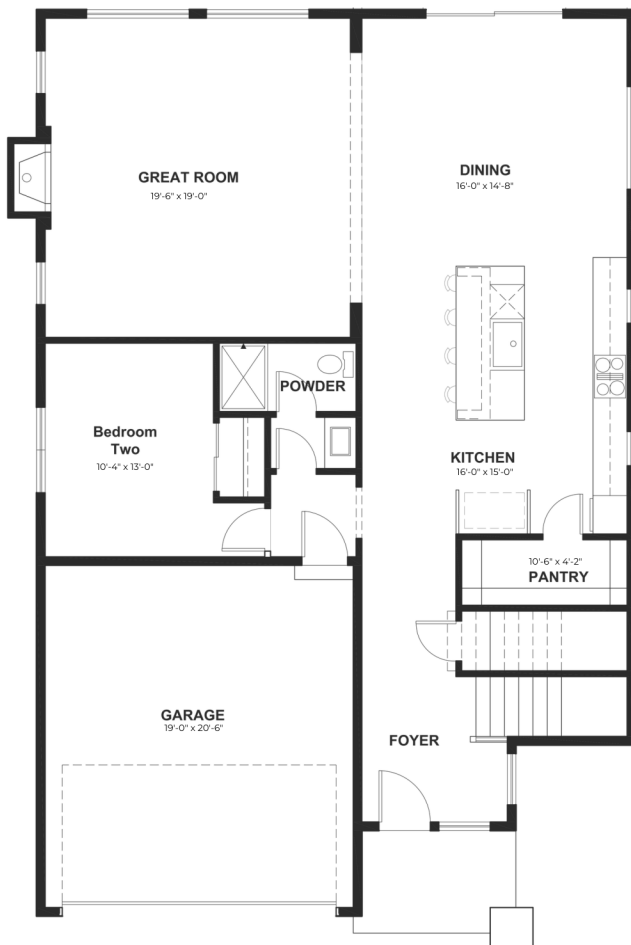

Hidden
MEADOW⁶

BUILDING TYPE III

- 5 Beds
- 2.75 Baths, Optional Additional 3/4 Bath in Bedroom 3
- 3,056 SQFT
- 2-Car Side-by-Side Garage
- Oversized Bonus Room

MAIN LEVEL

UPPER LEVEL